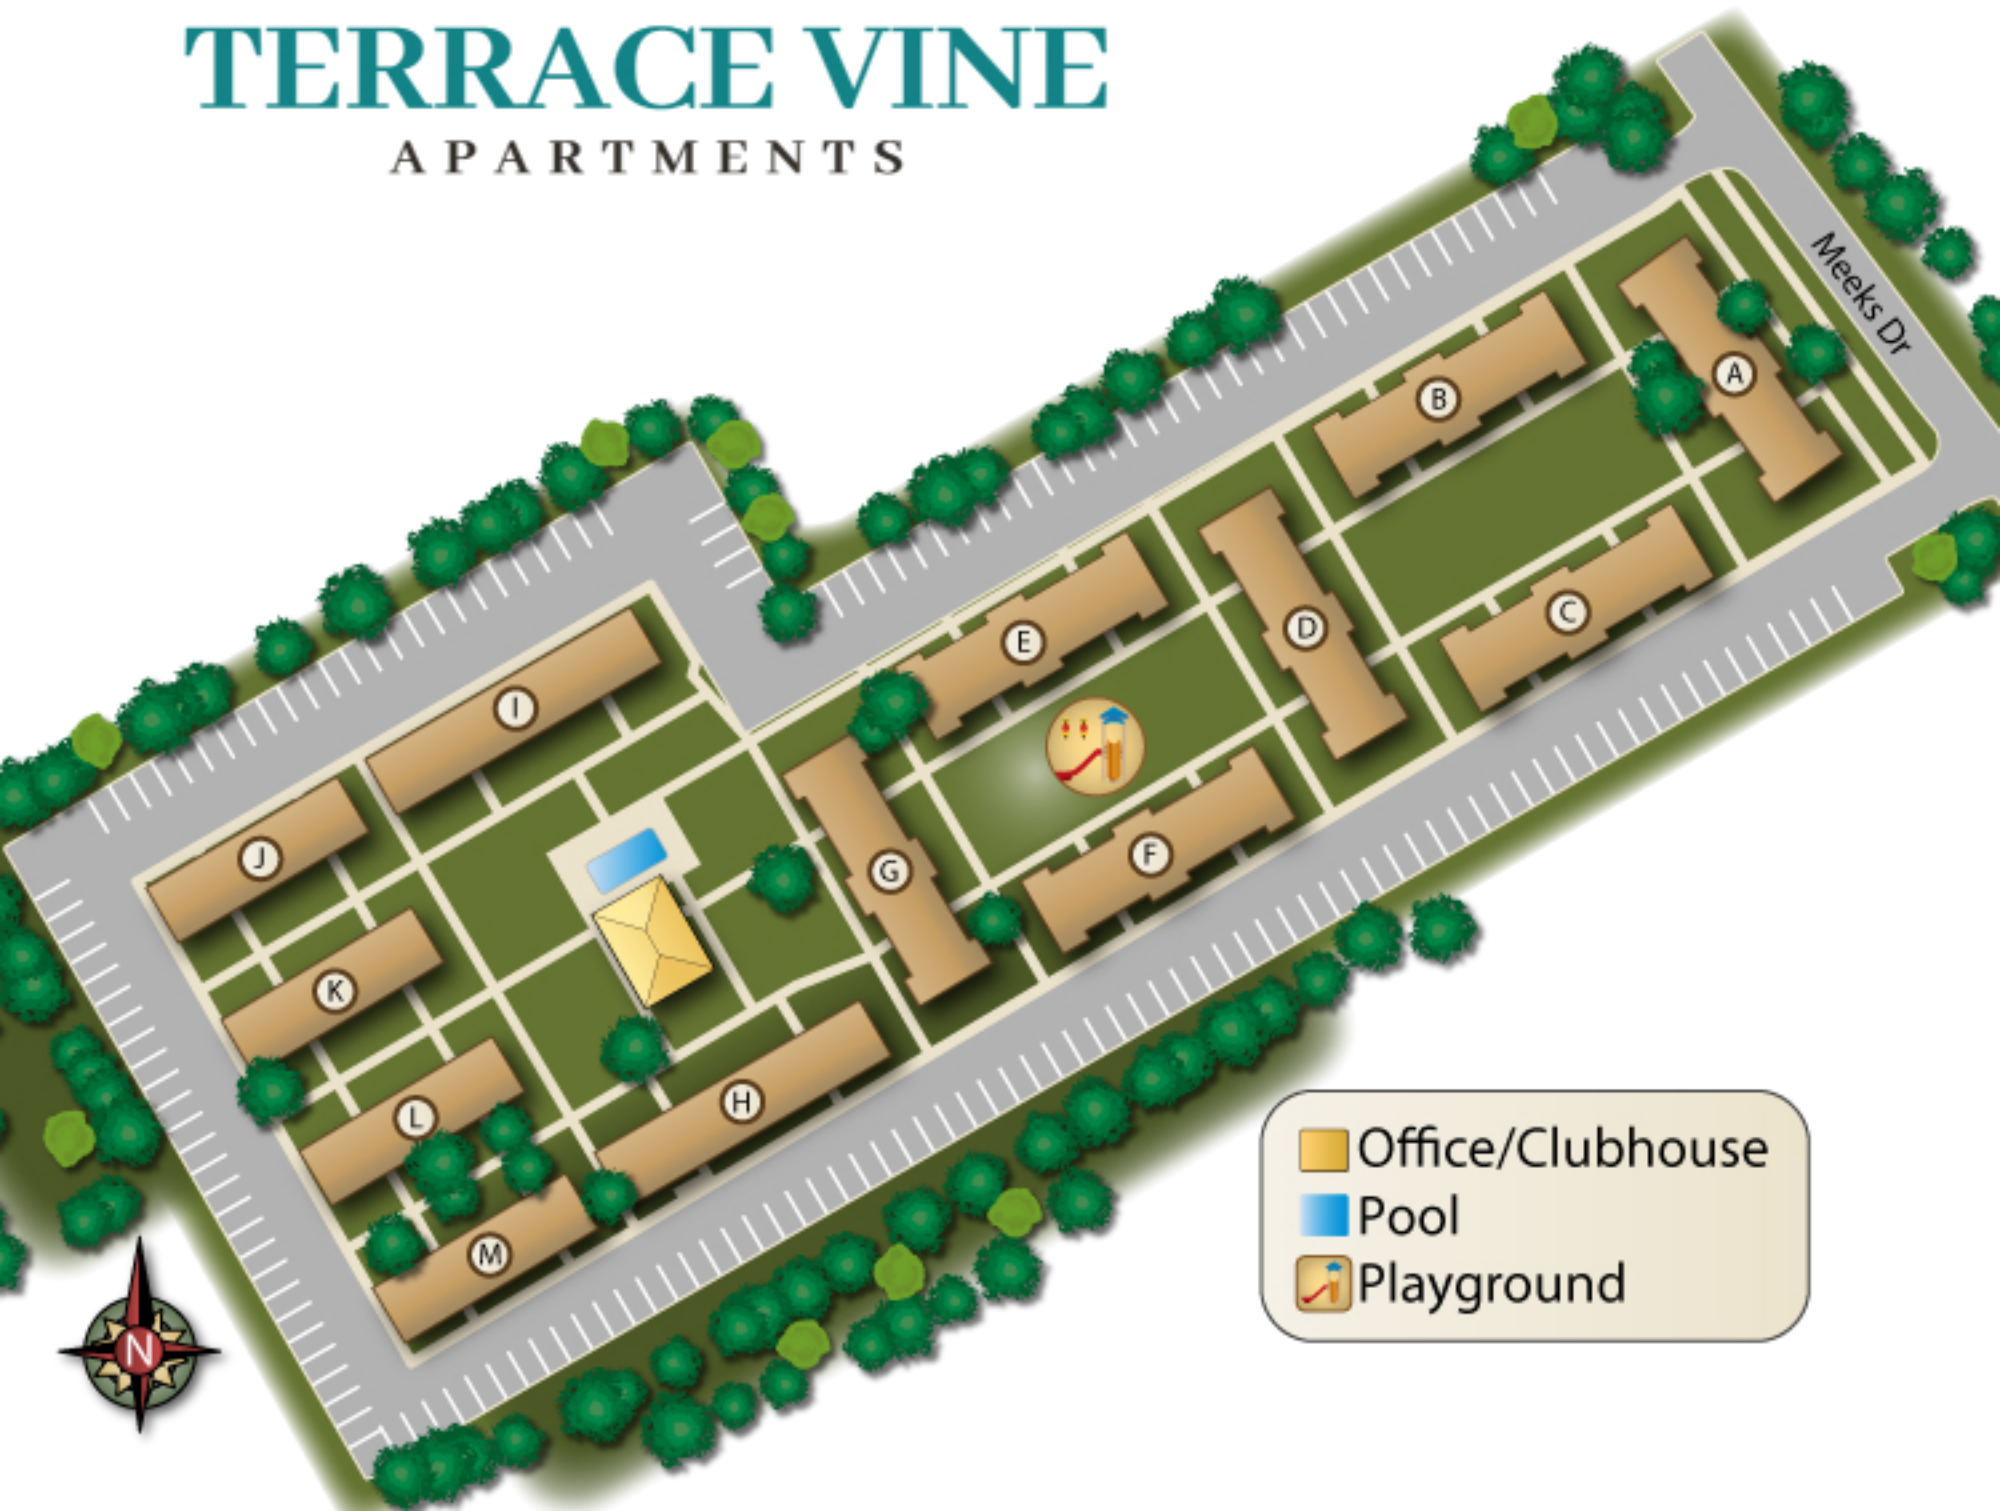

TERRACE VINE

APARTMENTS

Meeks Dr

-  Office/Clubhouse
-  Pool
-  Playground